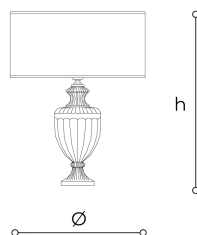

8062/GD

8062

ROBERTA VITADELLO

STEFANO TRAVERSO

Celebrities

Table lamp in carved crystal available in white, black, red and teak colours, with fabric diffuser colour matching the base. Metal details in chrome or iron grey finish.

WORLDWIDE

Dimensions	Light Source	Kg	Dimming	Dimming on request
Ø 42 - h 58	1x14w - E27 led	12	TRIAC	

NORTH AMERICA

Dimensions	Light Source	Lb	Dimming	Dimming on request
Ø 17 - h 23	1x14w - E26 led	26	TRIAC	

Note

Technical drawing, dimensions and light sources refer to the main photo variant.

Dimming on request could lead to an increase in the size of the canopy.

For available color variants, consult the technical data sheet.