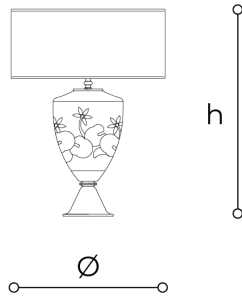

8086/LG

8086

ROBERTA VITADELLO

Celebrities

Table lamp in amber and blue overlaid crystal, with blue navy fabric diffuser. Metal details with nickel finish.

WORLDWIDE

Dimensions	Light Source	Kg	Dimming	Dimming on request
Ø 44 - h 60	1x14w - E27 led	7	TRIAC	

NORTH AMERICA

Dimensions	Light Source	Lb	Dimming	Dimming on request
Ø 17 - h 24	1x14w - E26 led	15	TRIAC	

CODE	Structure METAL	Body CRYSTAL	Lampshade FABRIC
080860G0	NK Shiny nickel	AMBER BLUE	NAVY BLUE PONGE'

Note

Technical drawing, dimensions and light sources refer to the main photo variant.

Dimming on request could lead to an increase in the size of the canopy.

For available color variants, consult the technical data sheet.