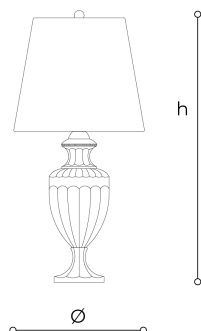

8088/G

8088

ROBERTA VITADELLO

Celebrities

Table lamp in clear or amber carved crystal and white fabric diffuser. Metal details with chrome or matt gold finish.

WORLDWIDE

Dimensions	Light Source	Kg	Dimming	Dimming on request
Ø 53 - h 113	3x6w - E14 led	14	TRIAC	

NORTH AMERICA

Dimensions	Light Source	Lb	Dimming	Dimming on request
Ø 21 - h 44	3x6w - E12 led	31	TRIAC	

CODE	Structure METAL	Body CRYSTAL	Lampshade FABRIC
080880G0 001	C Chrome	TRANSPARENT	WHITE PONGE' 01
080880G0 002	OP Matt gold	AMBER	WHITE PONGE' 01

Note

Technical drawing, dimensions and light sources refer to the main photo variant.

Dimming on request could lead to an increase in the size of the canopy.

For available color variants, consult the technical data sheet.