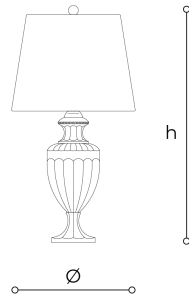

8088/P

8088

ROBERTA VITADELLO

Celebrities

Table lamp in clear or amber carved crystal and white fabric diffuser. Metal details with chrome or matt gold finish.

WORLDWIDE

Dimensions	Light Source	Kg	Dimming	Dimming on request
Ø 50 - h 96	1x14w - E27 led	10	TRIAC	

NORTH AMERICA

Dimensions	Light Source	Lb	Dimming	Dimming on request
Ø 20 - h 38	1x14w - E26 led	22	TRIAC	

CODE	Structure METAL	Body CRYSTAL	Lampshade FABRIC
080880P0 001	 C Chrome	 TRANSPARENT	 WHITE PONGE' 01
080880P0 002	 OP Matt gold	 AMBER	 WHITE PONGE' 01

Note

Technical drawing, dimensions and light sources refer to the main photo variant.

Dimming on request could lead to an increase in the size of the canopy.

For available color variants, consult the technical data sheet.