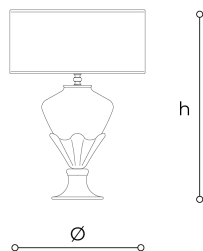

8104/LG

8104

ROBERTA VITADELLO

Celebrities

Table lamp in overlaid crystal with clear or amber crystal base, with ivory fabric diffuser. Metal details with nickel finish.

WORLDWIDE

Dimensions	Light Source	Kg	Dimming	Dimming on request
Ø 42 - h 57	1x14w - E27 led	6	TRIAC	

NORTH AMERICA

Dimensions	Light Source	Lb	Dimming	Dimming on request
Ø 17 - h 22	1x14w - E26 led	13	TRIAC	

CODE	Structure METAL	Body CRYSTAL	Lampshade FABRIC
08104LP0	 NK Shiny nickel	 TRANSPARENT	 WHITE PONGE' 01
08104LG2	 NK Shiny nickel	 VIOLET	 WHITE PONGE' 01
08104LG4	 NK Shiny nickel	 AMBER	 WHITE PONGE' 01

Note

Technical drawing, dimensions and light sources refer to the main photo variant.

Dimming on request could lead to an increase in the size of the canopy.

For available color variants, consult the technical data sheet.