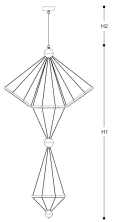

9 9 0 / 1 0 0

ZE US

DESIGNER

Ivan Paradinovic

DIMENSIONS

Width: 37 cm
Height: 188 cm

TYPE

Mounting: Pendant
Environment: Indoor

GLASS / CRYSTAL

Transparent

LIGHT SOURCES AVAILABLE

METAL

Antique Burnished

CERTIFICATIONS

MATERIALS

Crystal, Metal