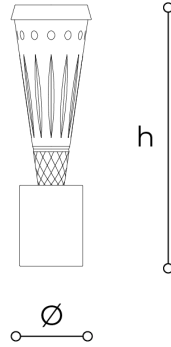

## Adele

STEFANO TRAVERSO

Generale

Table lamp in hand-carved crystal and base in gold calacatta marble.  
Structure in metal with brushed light gold finish.

### WORLDWIDE

Dimensions	Light Source	Kg	Dimming	Dimming on request
Ø 9 - h 35	7w - 850 lumen - CRI>90 - 3000K	4	PUSH	

### NORTH AMERICA

Dimensions	Light Source	Lb	Dimming	Dimming on request
Ø 4 - h 14	7w - 850 lumen - CRI>90 - 3000K	9	PUSH	

CODE	Structure METAL	Body MARBLE	Body CRYSTAL
081420L0 001	OCSP Brushed light gold	CALACATTA GOLD	TRANSPARENT

#### Note

Technical drawing, dimensions and light sources refer to the main photo variant.

Dimming on request could lead to an increase in the size of the canopy.

For available color variants, consult the technical data sheet.