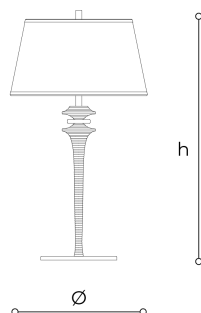

7015/LG Agata

ITALAMP STUDIO

Generale

Collection of floor and table lamps with white and chrome or black and chrome metal finish. Glass detail and white or black fabric shade.

WORLDWIDE

Dimensions	Light Source	Kg	Dimming	Dimming on request
Ø 36 - h 66	1x14w - E27 led	3	TRIAC	

NORTH AMERICA

Dimensions	Light Source	Lb	Dimming	Dimming on request
Ø 14 - h 26	1x14w - E26 led	7	TRIAC	

CODE	Structure METAL	Lampshade FABRIC	Detail GLASS
07015LG0 001	<input checked="" type="radio"/> C Chrome <input type="radio"/> B White	<input checked="" type="radio"/> WHITE COTTON	<input type="radio"/> TRANSPARENT
07015LG0 002	<input checked="" type="radio"/> C Chrome <input checked="" type="radio"/> N Black	<input checked="" type="radio"/> BLACK COTTON	<input type="radio"/> TRANSPARENT

Note

Technical drawing, dimensions and light sources refer to the main photo variant.

Dimming on request could lead to an increase in the size of the canopy.

For available color variants, consult the technical data sheet.