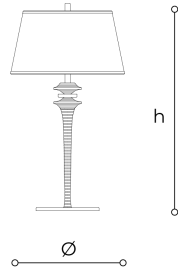

7015/LP Agata

ITALAMP STUDIO

Generale

Collection of floor and table lamps with white and chrome or black and chrome metal finish. Glass detail and white or black fabric shade.

WORLDWIDE

Dimensions	Light Source	Kg	Dimming	Dimming on request
Ø 30 - h 55	1x14w - E27 led	2	TRIAC	

NORTH AMERICA

Dimensions	Light Source	Lb	Dimming	Dimming on request
Ø 12 - h 22	1x14w - E26 led	4	TRIAC	

CODE	Structure METAL	Lampshade FABRIC	Detail GLASS
07015LP0 001	<input checked="" type="radio"/> C Chrome <input type="radio"/> B White	<input checked="" type="radio"/> WHITE COTTON	<input type="radio"/> TRANSPARENT
07015LP0 002	<input type="radio"/> C Chrome <input checked="" type="radio"/> N Black	<input checked="" type="radio"/> BLACK COTTON	<input type="radio"/> TRANSPARENT

Note

Technical drawing, dimensions and light sources refer to the main photo variant.

Dimming on request could lead to an increase in the size of the canopy.

For available color variants, consult the technical data sheet.