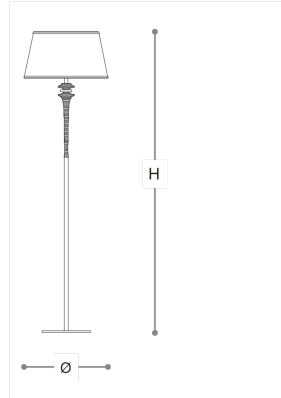

7015/P Agata

ITALAMP STUDIO

Generale

Collection of floor and table lamps with white and chrome or black and chrome metal finish. Glass detail and white or black fabric shade.

WORLDWIDE

Dimensions	Light Source	Kg	Dimming	Dimming on request
Ø 45 - h 170	1x14w - E27 led	13	TRIAC	

NORTH AMERICA

Dimensions	Light Source	Lb	Dimming	Dimming on request
Ø 18 - h 67	1x14w - E26 led	29	TRIAC	

CODE	Structure METAL	Lampshade FABRIC	Detail GLASS
07015010 001	<input checked="" type="radio"/> C Chrome <input type="radio"/> B White	<input checked="" type="radio"/> WHITE COTTON	<input type="radio"/> TRANSPARENT
07015010 002	<input type="radio"/> C Chrome <input checked="" type="radio"/> N Black	<input checked="" type="radio"/> BLACK COTTON	<input type="radio"/> TRANSPARENT

Note

Technical drawing, dimensions and light sources refer to the main photo variant.

Dimming on request could lead to an increase in the size of the canopy.

For available color variants, consult the technical data sheet.