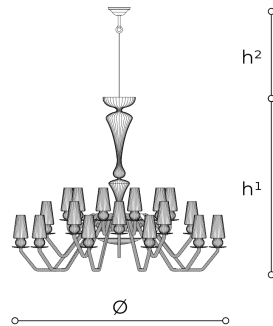

2421/12+12+12

Albatros

ROBERTA VITADELLO

STEFANO TRAVERSO

Celebrities

Collection of suspension and wall lamps in transparent or teak carved crystal and glass. Metal with iron grey or chrome finish, ruled glass diffusers.

WORLDWIDE

Dimensions	Light Source	Kg	Dimming	Dimming on request
Ø 193 - h ¹ 160 - h ² 10-100	36x3,5w - G9 led	100	TRIAC	 CASAMBI

NORTH AMERICA

Dimensions	Light Source	Lb	Dimming	Dimming on request
Ø 76 - h ¹ 63 - h ² 4-39	36x3,5w - G9 led	221	TRIAC	

CODE	Structure METAL	Body GLASS CRYSTAL	Body GLASS
02421360 002	 C Chrome	 TRANSPARENT	
02421360 001	 CDF Iron grey	 TEAK	 TEAK

Note

Technical drawing, dimensions and light sources refer to the main photo variant.