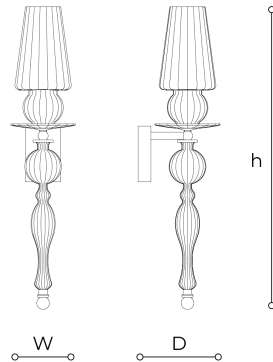

2421/AP1 Albatros

ROBERTA VITADELLO

STEFANO TRAVERSO

Celebrities

Collection of suspension and wall lamps in transparent or teak carved crystal and glass. Metal with iron grey or chrome finish, ruled glass diffusers.

WORLDWIDE

Dimensions	Light Source	Kg	Dimming	Dimming on request
W 13 - h 55 - D 15	1x3,5w - G9 led	4	TRIAC	CASAMBI

NORTH AMERICA

Dimensions	Light Source	Lb	Dimming	Dimming on request
W 5 - h 22 - D 6	1x3,5w - G9 led	9	TRIAC	

CODE	Structure METAL	Body GLASS	Body GLASS
02421AP1 002	C Chrome	TRANSPARENT	
02421AP1 001	CDF Iron grey	TEAK	TEAK

Note

Technical drawing, dimensions and light sources refer to the main photo variant.

Dimming on request could lead to an increase in the size of the canopy.

For available color variants, consult the technical data sheet.