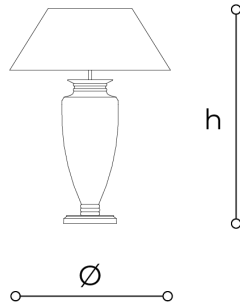

8310/LT Ambrosia

ITALAMP STUDIO

Generale

Table lamp in blown glass with metal base in nickel finish. Black fabric shade.

WORLDWIDE

Dimensions	Light Source	Kg	Dimming	Dimming on request
Ø 65 - h 87	1x14w - E27 led	8	TRIAC	

NORTH AMERICA

Dimensions	Light Source	Lb	Dimming	Dimming on request
Ø 26 - h 34	1x14w - E26 led	18	TRIAC	

CODE	Structure METAL	Body GLASS	Lampshade FABRIC
08310LG0 001	 NK Shiny nickel	 TRANSPARENT	 BLACK PONGE'

Note

Technical drawing, dimensions and light sources refer to the main photo variant.

Dimming on request could lead to an increase in the size of the canopy.

For available color variants, consult the technical data sheet.