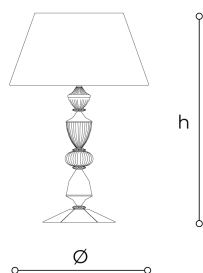

8162/LG Amelie

ROBERTA VITADELLO

STEFANO TRAVERSO

Generale

Collection of suspension, table and floor lamps in teak crystal, metal with nickel and white metal finish structure and fabric shades.

WORLDWIDE

Dimensions	Light Source	Kg	Dimming	Dimming on request
Ø 53 - h 78	1x14w - E27 led	10	TRIAC	

NORTH AMERICA

Dimensions	Light Source	Lb	Dimming	Dimming on request
Ø 21 - h 31	1x14w - E26 led	22	TRIAC	

CODE	Structure METAL	Lampshade FABRIC	Detail GLASS
08162LG0 001	<ul style="list-style-type: none"> ON Gold nickel NK Shiny nickel B White 	<ul style="list-style-type: none"> CHINETTE GREY 50 	<ul style="list-style-type: none"> TRANSPARENT TEAK

Note

Technical drawing, dimensions and light sources refer to the main photo variant.

Dimming on request could lead to an increase in the size of the canopy.

For available color variants, consult the technical data sheet.