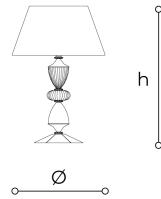

## 8162/LP Amelie

ROBERTA VITADELLO

STEFANO TRAVERSO

Generale

### WORLDWIDE

Dimensions	Light Source	Kg	Dimming	Dimming on request
Ø 36 - h 53	1x10w - E27 led	8	TRIAC	

### NORTH AMERICA

Dimensions	Light Source	Lb	Dimming	Dimming on request
Ø 14 - h 21	1x10w - E26 led	18	TRIAC	

CODE	Structure METAL	Lampshade FABRIC	Detail GLASS
08162LP0 001	<ul style="list-style-type: none"> <li> ON Gold nickel</li> <li> NK Shiny nickel</li> <li> B White</li> </ul>	<ul style="list-style-type: none"> <li> CHINETTE GREY 50</li> </ul>	<ul style="list-style-type: none"> <li> TRANSPARENT</li> <li> TEAK</li> </ul>