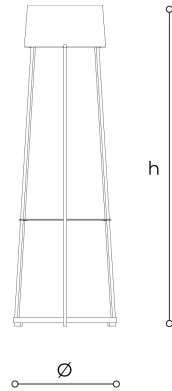

## 8316/P Antea

ILENIA VISCARDI

Generale

Floor lamp with blown glass diffuser with shaded titanium finish. Metal structure with iron grey finish and shelves in smoked glass. Double led source.

### WORLDWIDE

Dimensions	Light Source	Kg	Dimming	Dimming on request
Ø 53 - h 150	43w - 3900 lumen - CRI>90 - 3000K 2700K color temperature on request	10	TRIAC	

### NORTH AMERICA

Dimensions	Light Source	Lb	Dimming	Dimming on request
Ø 21 - h 59	43w - 3900 lumen - CRI>90 - 3000K 2700K color temperature on request	22		

CODE	Structure METAL	Body GLASS
08316010 001	 CDF Iron grey	 SMOKE

#### Note

Technical drawing, dimensions and light sources refer to the main photo variant.

Dimming on request could lead to an increase in the size of the canopy.

For available color variants, consult the technical data sheet.