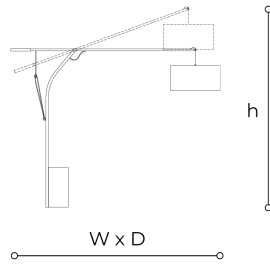

2212/P

Aria

STEFANO TRAVERSO

Generale

Adjustable floor lamp in metal with matt black base, arm in chrome and metal stem in brushed gold finish. Ivory fabric shade with gold inner side.

WORLDWIDE

Dimensions	Light Source	Kg	Dimming	Dimming on request
W 210 - h 200 - D 50	1x14w - E27 led	19	TRIAC	

NORTH AMERICA

Dimensions	Light Source	Lb	Dimming	Dimming on request
W 83 - h 79 - D 20	1x14w - E26 led	42	TRIAC	

CODE	Structure METAL	Lampshade FABRIC
02212010 001	<ul style="list-style-type: none"> C Chrome OSP Brushed gold MB Matt black 	<ul style="list-style-type: none"> IVORY COTTON

02212010 002

Note

Technical drawing, dimensions and light sources refer to the main photo variant.

Dimming on request could lead to an increase in the size of the canopy.

For available color variants, consult the technical data sheet.