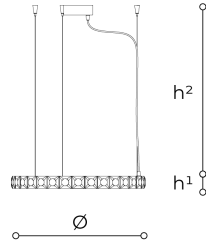

2391/55

Aura

ITALAMP STUDIO

Generale

Pendant in metal with satin bronze, satin gold or satin silver finish. Glass diffusers in amber or transparent krek finish. Available in different dimensions.

WORLDWIDE

Dimensions	Light Source	Kg	Dimming	Dimming on request
Ø 55 - h ¹ 5 - h ² 10-100	31w - 3600 lumen - CRI>90 - 3000K 2700K color temperature on request	3.5	Not included	DALI

NORTH AMERICA

Dimensions	Light Source	Lb	Dimming	Dimming on request
Ø 22 - h ¹ 2 - h ² 4-39	31w - 3600 lumen - CRI>90 - 3000K 2700K color temperature on request	8		

CODE	Structure METAL	Diffuser GLASS
02391550 001	OS Satin gold	KREK AMBER
02391550 002	BS Satin bronze	KREK AMBER
02391550 003	AS Satin Silver	TRANSPARENT KREK
02391550 004		
02391550 005		

Note

Technical drawing, dimensions and light sources refer to the main photo variant.
Dimming on request could lead to an increase in the size of the canopy.
For available color variants, consult the technical data sheet.