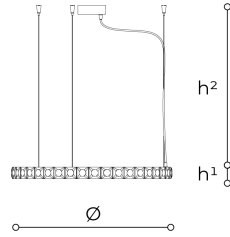

2391/70

Aura

ITALAMP STUDIO

Generale

Pendant in metal with satin bronze, satin gold or satin silver finish. Glass diffusers in amber or transparent krek finish. Available in different dimensions.

WORLDWIDE

Dimensions	Light Source	Kg	Dimming	Dimming on request
Ø 70 - h ¹ 5 - h ² 10-100	40w - 4800 lumen - CRI>90 - 3000K 2700K color temperature on request	4.5	Not included	DALI

NORTH AMERICA

Dimensions	Light Source	Lb	Dimming	Dimming on request
Ø 28 - h ¹ 2 - h ² 4-39	40w - 4800 lumen - CRI>90 - 3000K 2700K color temperature on request	10		

CODE	Structure METAL	Diffuser GLASS
02391700 001	OS Satin gold	KREK AMBER
02391700 002	BS Satin bronze	KREK AMBER
02391700 003	AS Satin Silver	TRANSPARENT KREK
02391700 004		
02391700 005		

Note

Technical drawing, dimensions and light sources refer to the main photo variant.
Dimming on request could lead to an increase in the size of the canopy.
For available color variants, consult the technical data sheet.