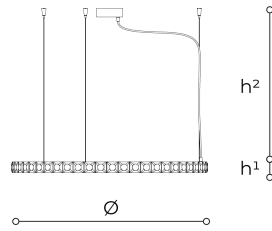

2391/90

Aura

ITALAMP STUDIO

Generale

Pendant in metal with satin bronze, satin gold or satin silver finish. Glass diffusers in amber or transparent krek finish. Available in different dimensions.

WORLDWIDE

Dimensions	Light Source	Kg	Dimming	Dimming on request
Ø 90 - h ¹ 5 - h ² 10-100	51w - 6100 lumen - CRI>90 - 3000K 2700K color temperature on request	5.5	Not included	DALI

NORTH AMERICA

Dimensions	Light Source	Lb	Dimming	Dimming on request
Ø 35 - h ¹ 2 - h ² 4-39	51w - 6100 lumen - CRI>90 - 3000K 2700K color temperature on request	12		

CODE	Structure METAL	Diffuser GLASS
02391900 001	OS Satin gold	KREK AMBER
02391900 002	BS Satin bronze	KREK AMBER
02391900 003	AS Satin Silver	TRANSPARENT KREK
02391900 004		
02391900 005		

Note

Technical drawing, dimensions and light sources refer to the main photo variant.