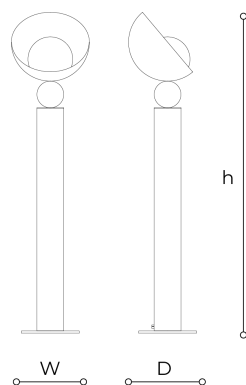

796/P Aurora

VIRGINIA CEI

Generale

Collection of suspension, ceiling, floor, table and wall lamps with structure and decorative parts in metal available in ancient white, yellow sunrise, baby blue, baby pink and cappuccino. Middle sphere with brushed light gold finish. Diffuser in white glass.

WORLDWIDE

Dimensions	Light Source	Kg	Dimming	Dimming on request
W 35 - h 145 - D 30	1x14w - E27 led	15	TRIAC	

NORTH AMERICA

Dimensions	Light Source	Lb	Dimming	Dimming on request
W 14 - h 57 - D 12	1x14w - E26 led	33	TRIAC	

CODE	Body METAL	Body GLASS
007960P0 001	<input type="radio"/> OCSP Brushed light gold <input type="radio"/> BA Ancient White	<input type="radio"/> WHITE
007960P0 002	<input type="radio"/> OCSP Brushed light gold <input type="radio"/> BA Ancient White <input type="radio"/> GA Yellow Sunrise	<input type="radio"/> WHITE
007960P0 003	<input type="radio"/> OCSP Brushed light gold <input type="radio"/> BA Ancient White <input type="radio"/> BBL Baby Blue	<input type="radio"/> WHITE
007960P0 004	<input type="radio"/> OCSP Brushed light gold <input type="radio"/> BA Ancient White <input type="radio"/> BPK Baby Pink	<input type="radio"/> WHITE
007960P0 005	<input type="radio"/> OCSP Brushed light gold <input type="radio"/> BA Ancient White <input type="radio"/> CAP Cappuccino	<input type="radio"/> WHITE

Technical drawing, dimensions and light sources refer to the main photo variant.
Dimming on request could lead to an increase in the size of the canopy.
For available color variants, consult the technical data sheet.