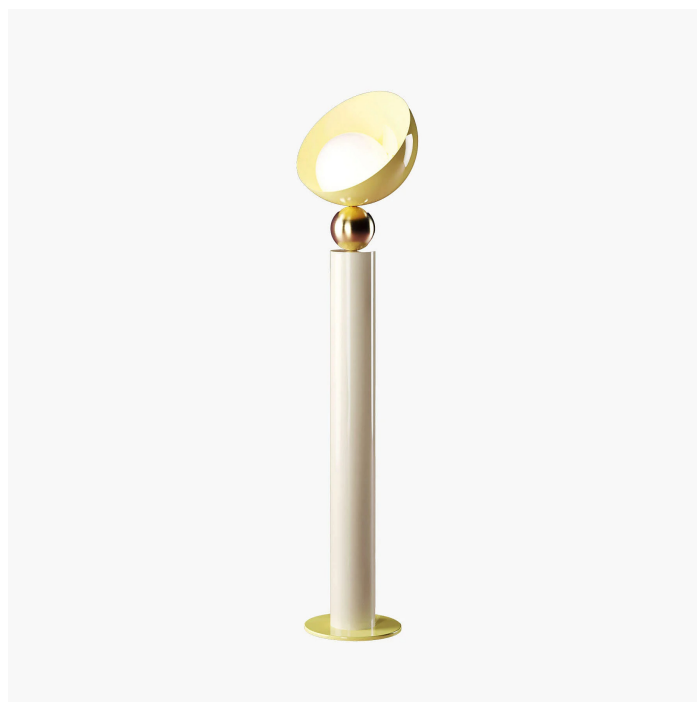

796/P Aurora

VIRGINIA CEI

Generale

Collection of suspension, ceiling, floor, table and wall lamps with structure and decorative parts in metal available in ancient white, yellow sunrise, baby blue, baby pink and cappuccino. Middle sphere with brushed light gold finish. Diffuser in white glass.

WORLDWIDE

Dimensions	Light Source	Kg	Dimming	Dimming on request
W 35 - h 145 - D 30	1x14w - E27 led	15	TRIAC	

NORTH AMERICA

Dimensions	Light Source	Lb	Dimming	Dimming on request
W 14 - h 57 - D 12	1x14w - E26 led	33	TRIAC	

CODE	Body METAL	Body GLASS
007960P0 001	<input type="radio"/> OCSP Brushed light gold <input type="radio"/> BA Ancient White	<input type="radio"/> WHITE
007960P0 002	<input type="radio"/> OCSP Brushed light gold <input type="radio"/> BA Ancient White <input type="radio"/> GA Yellow Sunrise	<input type="radio"/> WHITE
007960P0 003	<input type="radio"/> OCSP Brushed light gold <input type="radio"/> BA Ancient White <input type="radio"/> BBL Baby Blue	<input type="radio"/> WHITE
007960P0 004	<input type="radio"/> OCSP Brushed light gold <input type="radio"/> BA Ancient White <input type="radio"/> BPK Baby Pink	<input type="radio"/> WHITE
007960P0 005	<input type="radio"/> OCSP Brushed light gold <input type="radio"/> BA Ancient White <input type="radio"/> CAP Cappuccino	<input type="radio"/> WHITE

Technical drawing, dimensions and light sources refer to the main photo variant.
Dimming on request could lead to an increase in the size of the canopy.
For available color variants, consult the technical data sheet.