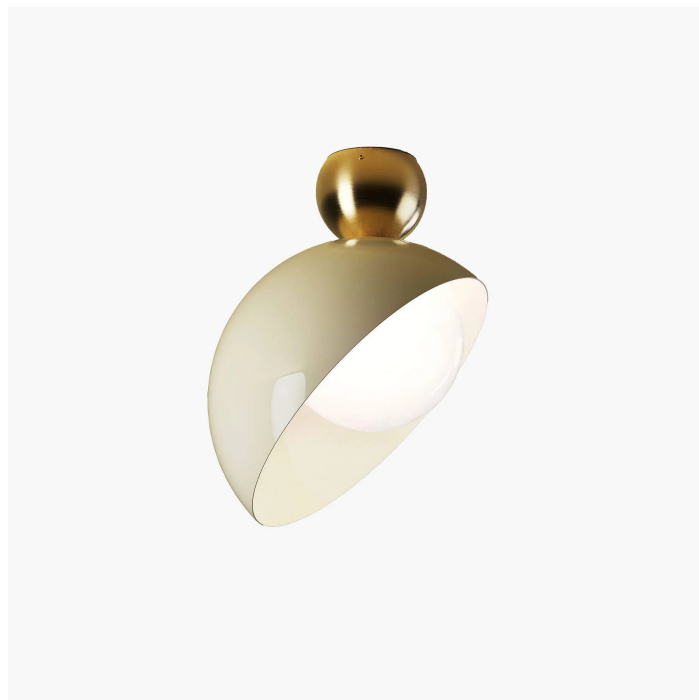

796/PLG

Aurora

VIRGINIA CEI

Generale

Collection of suspension, ceiling, floor, table and wall lamps with structure and decorative parts in metal available in ancient white, yellow sunrise, baby blue, baby pink and cappuccino. Middle sphere with brushed light gold finish. Diffuser in white glass.

WORLDWIDE

Dimensions	Light Source	Kg	Dimming	Dimming on request
W 35 - h 41 - D 30	1x14w - E27 led	2	TRIAC	

NORTH AMERICA

Dimensions	Light Source	Lb	Dimming	Dimming on request
W 14 - h 16 - D 12	1x14w - E26 led	4	TRIAC	

CODE	Body METAL	Body GLASS
00796PLG 001	<input type="radio"/> OCSP Brushed light gold <input type="radio"/> BA Ancient White	<input type="radio"/> WHITE
00796PLG 002	<input type="radio"/> OCSP Brushed light gold <input type="radio"/> GA Yellow Sunrise	<input type="radio"/> WHITE
00796PLG 003	<input type="radio"/> OCSP Brushed light gold <input type="radio"/> BBL Baby Blue	<input type="radio"/> WHITE
00796PLG 004	<input type="radio"/> OCSP Brushed light gold <input type="radio"/> BPK Baby Pink	<input type="radio"/> WHITE
00796PLG 005	<input type="radio"/> OCSP Brushed light gold <input type="radio"/> CAP Cappuccino	<input type="radio"/> WHITE