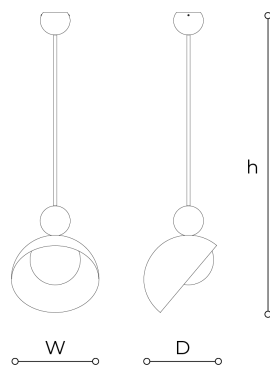

796/SG Aurora

VIRGINIA CEI

Generale

Collection of suspension, ceiling, floor, table and wall lamps with structure and decorative parts in metal available in ancient white, yellow sunrise, baby blue, baby pink and cappuccino. Middle sphere with brushed light gold finish. Diffuser in white glass.

WORLDWIDE

| Dimensions | Light Source | Kg | Dimming | Dimming on request |
|---------------------|-----------------|----|---------|--------------------|
| W 35 - h 120 - D 30 | 1x14w - E27 led | 4 | TRIAC | |

NORTH AMERICA

| Dimensions | Light Source | Lb | Dimming | Dimming on request |
|--------------------|-----------------|----|---------|--------------------|
| W 14 - h 47 - D 12 | 1x14w - E26 led | 9 | TRIAC | |

Note

Technical drawing, dimensions and light sources refer to the main photo variant.
Dimming on request could lead to an increase in the size of the canopy.
For available color variants, consult the technical data sheet.