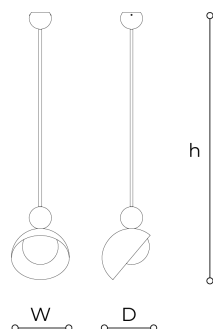

796/SP Aurora

VIRGINIA CEI

Generale

Collection of suspension, ceiling, floor, table and wall lamps with structure and decorative parts in metal available in ancient white, yellow sunrise, baby blue, baby pink and cappuccino. Middle sphere with brushed light gold finish. Diffuser in white glass.

WORLDWIDE

Dimensions	Light Source	Kg	Dimming	Dimming on request
W 26 - h 120 - D 21	1x6w - E14 led	4	TRIAC	

NORTH AMERICA

Dimensions	Light Source	Lb	Dimming	Dimming on request
W 10 - h 47 - D 8	1x6w - E12 led	9	TRIAC	

CODE	Body METAL	Diffuser GLASS
00796SP0 001	<input checked="" type="radio"/> OCSP Brushed light gold <input type="radio"/> BA Ancient White	<input type="radio"/> WHITE
00796SP0 002	<input checked="" type="radio"/> OCSP Brushed light gold <input type="radio"/> BA Ancient White	<input type="radio"/> WHITE
00796SP0 003	<input checked="" type="radio"/> OCSP Brushed light gold <input checked="" type="radio"/> BBL Baby Blue	<input type="radio"/> WHITE
00796SP0 004	<input checked="" type="radio"/> OCSP Brushed light gold <input checked="" type="radio"/> BPK Baby Pink	<input type="radio"/> WHITE
00796SP0 005	<input checked="" type="radio"/> OCSP Brushed light gold <input checked="" type="radio"/> CAP Cappuccino	<input type="radio"/> WHITE

Note

Technical drawing, dimensions and light sources refer to the main photo variant.
Dimming on request could lead to an increase in the size of the canopy.
For available color variants, consult the technical data sheet.