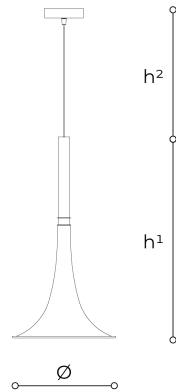

7026/SG

Baffo

MATTEO BIANCHI

Generale

Collection of suspension, table, floor and wall lamps with glass in titanium, gold or white shaded finish Metal structure matching with the glass colour.

WORLDWIDE

Dimensions	Light Source	Kg	Dimming	Dimming on request
Ø 32 - h¹ 62 - h² 10-100	1x6w - E14 led	3	TRIAC	CASAMBI

NORTH AMERICA

Dimensions	Light Source	Lb	Dimming	Dimming on request
Ø 13 - h¹ 24 - h² 4-39	1x6w - E12 led	7	TRIAC	

CODE	Structure METAL	Diffuser GLASS
07026SG0 003	OC Light gold	GOLD SHADED
07026SG0 002	CDF Iron grey	SHADED TITANIUM
07026SG0 001	B White	SHADED WHITE
07026SG0 004	MB Matt black	SHADED TITANIUM

Note

Technical drawing, dimensions and light sources refer to the main photo variant.

Dimming on request could lead to an increase in the size of the canopy.

For available color variants, consult the technical data sheet.