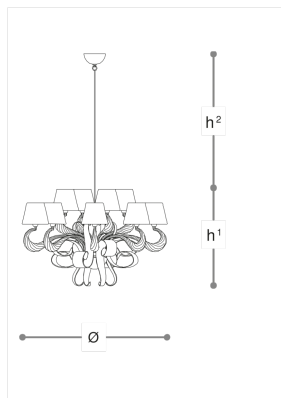

437/12

Boa

ROBERTA VITADELLO

STEFANO TRAVERSO

GIADA CHERVATIN

Celebrities

Collection of suspension and wall lamps in clear glass with chrome metal finish and white or black fabric diffusers.

WORLDWIDE

Dimensions	Light Source	Kg	Dimming	Dimming on request
Ø 84 - h¹ 54 - h² 10-100	12x3,5w - G9 led	15	TRIAC	CASAMBI

NORTH AMERICA

Dimensions	Light Source	Lb	Dimming	Dimming on request
Ø 33 - h¹ 21 - h² 4-39	12x3,5w - G9 led	33	TRIAC	

CODE	Structure METAL	Body GLASS CRYSTAL	Lampshade FABRIC
00437120 002	☒ C Chrome	☐ TRANSPARENT	☐ WHITE PONGE' 01
00437120 001	☒ C Chrome	☐ TRANSPARENT	☒ BLACK PONGE'

Note

Technical drawing, dimensions and light sources refer to the main photo variant.

Dimming on request could lead to an increase in the size of the canopy.

For available color variants, consult the technical data sheet.