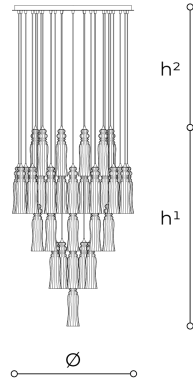

576/80

Boboli

ROBERTA VITADELLO
STEFANO TRAVERSO

Generale

Pendant composed of blown ruled glass diffusers in transparent and smoked blue colours. Metal structure with chrome finish.

WORLDWIDE

| Dimensions | Light Source | Kg | Dimming | Dimming on request |
|---|---|----|--------------|--------------------|
| Ø 80 - h ¹ 125 - h ² 10-100 | 41w - 4900 lumen - CRI>80 - 3000K 2700K color temperature on request | 35 | Not included | TRIAC - CASAMBI |

NORTH AMERICA

| Dimensions | Light Source | Lb | Dimming | Dimming on request |
|--|---|----|---------|--------------------|
| Ø 31 - h ¹ 49 - h ² 4-39 | 41w - 4900 lumen - CRI>80 - 3000K 2700K color temperature on request | 77 | | |

| CODE | Structure METAL | Diffuser GLASS |
|--------------|---|-----------------------------------|
| 00576410 001 | <input checked="" type="radio"/> C Chrome | <input type="radio"/> TRANSPARENT |
| 00576410 002 | <input checked="" type="radio"/> C Chrome | <input type="radio"/> TRANSPARENT |

Note

Technical drawing, dimensions and light sources refer to the main photo variant.
Dimming on request could lead to an increase in the size of the canopy.
For available color variants, consult the technical data sheet.