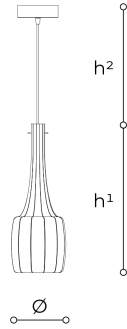

4010/S

Bossanova

DANILO DE ROSSI

Generale

Pendant lamp with blown glass diffusers available in four colours: transparent, smoked, dove and olive green, metal with iron grey finish.

WORLDWIDE

Dimensions	Light Source	Kg	Dimming	Dimming on request
Ø 18 - h ¹ 48 - h ² 10-100	1x6w - E14 led	1.5	TRIAC	CASAMBI

NORTH AMERICA

Dimensions	Light Source	Lb	Dimming	Dimming on request
Ø 7 - h ¹ 19 - h ² 4-39	1x6w - E12 led	3	TRIAC	

CODE	Structure METAL	Diffuser GLASS
040100S0 003	CDF Iron grey	TRANSPARENT TORTORA SMOKE
040100S0 002	CDF Iron grey	TORTORA SMOKE
040100S0 004	CDF Iron grey	SMOKE OLIVE GREEN
040100S0 001	CDF Iron grey	OLIVE GREEN

Note

Technical drawing, dimensions and light sources refer to the main photo variant.
Dimming on request could lead to an increase in the size of the canopy.
For available color variants, consult the technical data sheet.