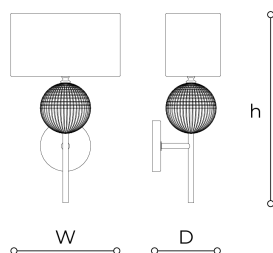

8160/AP Brigitta

ROBERTA VITADELLO

STEFANO TRAVERSO

Generale

Table and wall lamp in metal with gold nickel finish, carved clear and teak crystal and dove colour fabric shade.

WORLDWIDE

Dimensions	Light Source	Kg	Dimming	Dimming on request
W 26 - h 45 - D 18	1x6w - E14 led	3.5	TRIAC	CASAMBI

NORTH AMERICA

Dimensions	Light Source	Lb	Dimming	Dimming on request
W 10 - h 18 - D 7	1x6w - E12 led	8	TRIAC	

CODE	Structure METAL	Body CRYSTAL	Lampshade FABRIC
08160AP0 001	ON Gold nickel	TRANSPARENT TEAK	CHINETTE GREY 50

Note

Technical drawing, dimensions and light sources refer to the main photo variant.

Dimming on request could lead to an increase in the size of the canopy.

For available color variants, consult the technical data sheet.