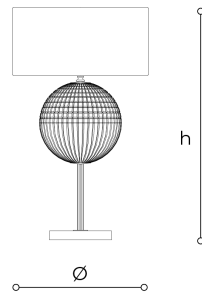

## 8160/LG Brigitta

ROBERTA VITADELLO

STEFANO TRAVERSO

Generale

Table and wall lamp in metal with gold nickel finish, carved clear and teak crystal and dove colour fabric shade.

### WORLDWIDE

Dimensions	Light Source	Kg	Dimming	Dimming on request
Ø 38 - h 65	1x14w - E27 2,5w Led led	9	TRIAC	 CASAMBI

### NORTH AMERICA

Dimensions	Light Source	Lb	Dimming	Dimming on request
Ø 15 - h 26	1x14w - E26 2,5w Led led	20	TRIAC	

CODE	Structure METAL	Body CRYSTAL	Lampshade FABRIC
08160LG0 001	 ON Gold nickel	 TRANSPARENT  TEAK	 CHINETTE GREY 50

#### Note

Technical drawing, dimensions and light sources refer to the main photo variant.

Dimming on request could lead to an increase in the size of the canopy.

For available color variants, consult the technical data sheet.