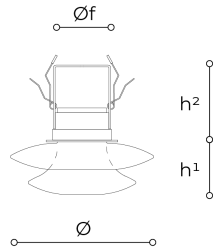

7027/F 3000K Brina

VALERIO BOTTIN
PAOLO DE LUCCHI
Generale

Spotlight with external transparent black blown glass and white internal diffuser.

WORLDWIDE

Dimensions	Light Source	Kg	Dimming	Dimming on request
Ø 16 - h ¹ 5 - h ² 10	9w - 1200 lumen - CRI>80 - 3000K 2700K color temperature on request	0.5	Not included	 TRIAC

NORTH AMERICA

Dimensions	Light Source	Lb	Dimming	Dimming on request
Ø 6 - h ¹ 2 - h ² 4	9w - 1200 lumen - CRI>80 - 3000K 2700K color temperature on request	1		

CODE	Structure METAL	Body GLASS
070270F0 001	 B White	 WHITE  BLACK
070270F0 010		

Note

Technical drawing, dimensions and light sources refer to the main photo variant.
Dimming on request could lead to an increase in the size of the canopy.
For available color variants, consult the technical data sheet.