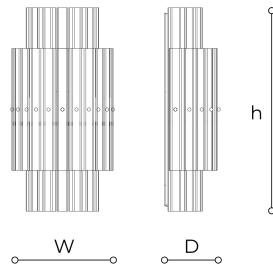

729/AP Carmen

ITALAMP STUDIO

Generale

Collection of suspension and wall lamps in metal with chrome finish and glass with transparent, smoked or teak colours.

WORLDWIDE

Dimensions	Light Source	Kg	Dimming	Dimming on request
W 26 - h 50 - D 14	4x3,5w - G9 led	10	TRIAC	CASAMBI

NORTH AMERICA

Dimensions	Light Source	Lb	Dimming	Dimming on request
W 10 - h 20 - D 6	4x3,5w - G9 led	22	TRIAC	

CODE	Structure METAL	Body GLASS	Pendants GLASS
00729AP0 001	<input checked="" type="radio"/> C Chrome	<input type="radio"/> TRANSPARENT	
00729AP0 002	<input checked="" type="radio"/> C Chrome	<input checked="" type="radio"/> TEAK <input type="radio"/> TRANSPARENT	
00729AP0 005	<input checked="" type="radio"/> C Chrome		<input checked="" type="radio"/>

Note

Technical drawing, dimensions and light sources refer to the main photo variant.

Dimming on request could lead to an increase in the size of the canopy.

For available color variants, consult the technical data sheet.