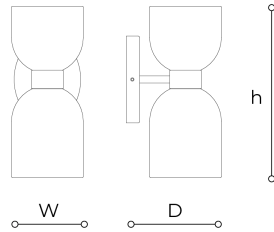

4026/AP2 Caterina

THDP

Generale

Collection of wall, table and floor lamps in metal with brushed gold finish with white and green or white and agatha glass diffusers.

WORLDWIDE

Dimensions	Light Source	Kg	Dimming	Dimming on request
W 14 - h 34 - D 19	6,4w - 740 lumen - CRI>80 - 3000K 2700K color temperature on request	2.5	Not included	DALI

NORTH AMERICA

Dimensions	Light Source	Lb	Dimming	Dimming on request
W 6 - h 13 - D 7	6,4w - 740 lumen - CRI>80 - 3000K 2700K color temperature on request	6		

CODE	Structure METAL	Body GLASS
04026A20 001	OSP Brushed gold	<input type="radio"/> WHITE <input checked="" type="radio"/> OLIVE GREEN

Note

Technical drawing, dimensions and light sources refer to the main photo variant.

Dimming on request could lead to an increase in the size of the canopy.

For available color variants, consult the technical data sheet.