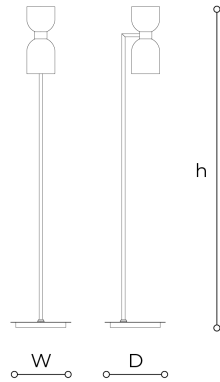

4026/P Caterina

THDP

Generale

Collection of wall, table and floor lamps in metal with brushed gold finish with white and green or white and agatha glass diffusers.

WORLDWIDE

Dimensions	Light Source	Kg	Dimming	Dimming on request
W 30 - h 160 - D 30	6,4w - 740 lumen - CRI>80 - 3000K 2700K color temperature on request	12	TRIAC	

NORTH AMERICA

Dimensions	Light Source	Lb	Dimming	Dimming on request
W 12 - h 63 - D 12	6,4w - 740 lumen - CRI>80 - 3000K 2700K color temperature on request	26		

CODE	Structure METAL	Body GLASS
04026010 001	OSP Brushed gold	WHITE OLIVE GREEN
04026010 002	OSP Brushed gold	AGATHA

Note

Technical drawing, dimensions and light sources refer to the main photo variant.

Dimming on request could lead to an increase in the size of the canopy.

For available color variants, consult the technical data sheet.