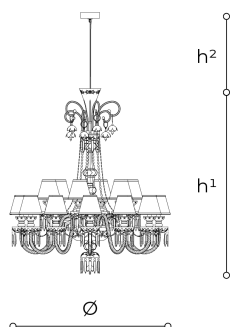

248/12+6

Chanel

ROBERTA VITADELLO

STEFANO TRAVERSO

Celebrities

Collection of suspension, wall and floor lamps in carved crystal and glass, metal with chrome finish, dove fabric diffusers. Crystal and glass pendants.

WORLDWIDE

Dimensions	Light Source	Kg	Dimming	Dimming on request
Ø 100 - h¹ 110 - h² 10-100	18x6w - E14 led	39	TRIAC	CASAMBI

NORTH AMERICA

Dimensions	Light Source	Lb	Dimming	Dimming on request
Ø 39 - h¹ 43 - h² 4-39	18x6w - E12 led	86	TRIAC	

CODE	Structure METAL	Body GLASS CRYSTAL	Lampshade FABRIC	Pendants CRYSTAL GLASS
00248182 001	C Chrome	TRANSPARENT	CHINETTE GREY 50	TRANSPARENT BORDEAUX
00248182 004	C Chrome	BLACK	CHINETTE GREY 50	BLACK
00248182 002				
00248182 003				
00248182 005				
00248182 006				

Note

Technical drawing, dimensions and light sources refer to the main photo variant.

Dimming on request could lead to an increase in the size of the canopy.

For available color variants, consult the technical data sheet.