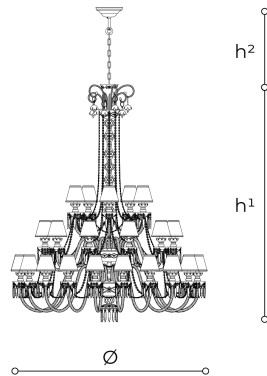

248/20+10+5

Chanel

ROBERTA VITADELLO

STEFANO TRAVERSO

Celebrities

Collection of suspension, wall and floor lamps in carved crystal and glass, metal with chrome finish, dove fabric diffusers. Crystal and glass pendants.

WORLDWIDE

Dimensions	Light Source	Kg	Dimming	Dimming on request
Ø 150 - h ¹ 180 - h ² 10-100	35x6w - E14 led	63	TRIAC	CASAMBI

NORTH AMERICA

Dimensions	Light Source	Lb	Dimming	Dimming on request
Ø 59 - h ¹ 71 - h ² 4-39	35x6w - E12 led	139	TRIAC	

CODE	Structure METAL	Body GLASS CRYSTAL	Lampshade FABRIC	Pendants CRYSTAL GLASS
00248400 001	C Chrome	TRANSPARENT	CHINETTE GREY 50	TRANSPARENT BORDEAUX
00248400 007	C Chrome	BLACK	CHINETTE GREY 50	BLACK

Note

Technical drawing, dimensions and light sources refer to the main photo variant.

Dimming on request could lead to an increase in the size of the canopy.

For available color variants, consult the technical data sheet.