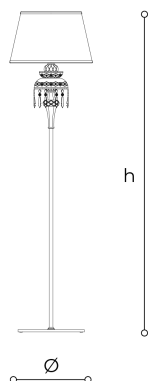

248/P Chanel

ROBERTA VITADELLO

STEFANO TRAVERSO

Celebrities

Collection of suspension, wall and floor lamps in carved crystal and glass, metal with chrome finish, dove fabric diffusers. Crystal and glass pendants.

WORLDWIDE

Dimensions	Light Source	Kg	Dimming	Dimming on request
Ø 45 - h 175	1x14w - E27 led	13	TRIAC	

NORTH AMERICA

Dimensions	Light Source	Lb	Dimming	Dimming on request
Ø 18 - h 69	1x14w - E26 led	29	TRIAC	

CODE	Structure METAL	Body GLASS CRYSTAL	Lampshade FABRIC	Pendants CRYSTAL GLASS
00248010 001	C Chrome	TRANSPARENT	CHINETTE GREY 50	TRANSPARENT BORDEAUX
00248010 004	C Chrome	BLACK	CHINETTE GREY 50	BLACK
00248010 002				
00248010 003				
00248010 005				
00248010 006				

Note

Technical drawing, dimensions and light sources refer to the main photo variant.

Dimming on request could lead to an increase in the size of the canopy.

For available color variants, consult the technical data sheet.