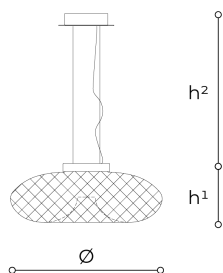

203/50S

Cicla

ITALAMP STUDIO

Generale

Collection of suspension, ceiling, wall and table lamps in transparent, white or smoked glass with iron grey, chrome or Vicenza stone details.

WORLDWIDE

Dimensions	Light Source	Kg	Dimming	Dimming on request
Ø 50 - h ¹ 20 - h ² 10-100	21w - 2500 lumen - CRI>80 - 3000K	4	DALI	CASAMBI

NORTH AMERICA

Dimensions	Light Source	Lb	Dimming	Dimming on request
Ø 20 - h ¹ 8 - h ² 4-39	21w - 2500 lumen - CRI>80 - 3000K	9		

CODE	Structure METAL	Diffuser GLASS
002030S0 003	CDF Iron grey	TRANSPARENT
002030S0 001	C Chrome	TRANSPARENT
002030S0 002	CDF Iron grey	SMOKE
002030S0 005	C Chrome	WHITE

Note

Technical drawing, dimensions and light sources refer to the main photo variant.

Dimming on request could lead to an increase in the size of the canopy.

For available color variants, consult the technical data sheet.