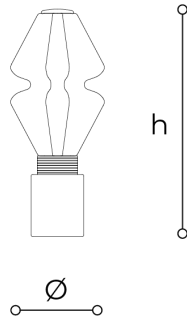

T1800/LP3 Collier

MARC SADLER

Generale

Innovative modular system consisting of blown glass elements in different shapes and colours, offering countless combination possibilities. Available also the table lamp with the shapes and colours of the collier elements.

WORLDWIDE

Dimensions	Light Source	Kg	Dimming	Dimming on request
Ø 15 - h 42	7,8w - 1000 lumen - CRI>80 - 3000K	4	PUSH	

NORTH AMERICA

Dimensions	Light Source	Lb	Dimming	Dimming on request
Ø 6 - h 17	7,8w - 1000 lumen - CRI>80 - 3000K	9	PUSH	

CODE	Structure METAL	Body MARBLE	Body GLASS
01800LP3 001	 AL Aluminum	 CARRARA	 DIAMOND
01800LP3 002	 AL Aluminum	 CARRARA	 TOPAZ
01800LP3 003	 AL Aluminum	 CARRARA	 AQUA MARINA
01800LP3 004	 AL Aluminum	 CARRARA	 RUBIN
01800LP3 005	 AL Aluminum	 CARRARA	 AMETHYST
01800LP3 006	 AL Aluminum	 CARRARA	 AGATA
01800LP3 007	 AL Aluminum	 CARRARA	 SMERALD
01800LP3 008	 AL Aluminum	 CARRARA	 SAPPHIRE
01800LP3 011	 AL Aluminum	 BLACK MARQUINIA	 DIAMOND
01800LP3 012	 AL Aluminum	 BLACK MARQUINIA	 TOPAZ
01800LP3 013	 AL Aluminum	 BLACK MARQUINIA	 AQUA MARINA
01800LP3 014	 AL Aluminum	 BLACK MARQUINIA	 RUBIN
01800LP3 015	 AL Aluminum	 BLACK MARQUINIA	 AMETHYST