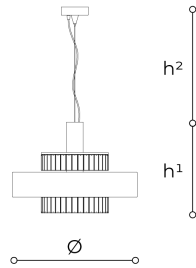

734/60-M Crono

ROBERTA VITADELLO

STEFANO TRAVERSO

Generale

Collection of suspension, floor and wall lamps with satin gold or chrome metal structure, lampshade with gold or chrome metal and etched glass pendants.

WORLDWIDE

Dimensions	Light Source	Kg	Dimming	Dimming on request
Ø 60 - h ¹ 44 - h ² 10-100	6x6w - E14 led	8	TRIAC	CASAMBI

NORTH AMERICA

Dimensions	Light Source	Lb	Dimming	Dimming on request
Ø 24 - h ¹ 17 - h ² 4-39	6x6w - E12 led	18	TRIAC	

CODE	Body METAL	Pendants GLASS	Lampshade METAL
0073406M 001	OS Satin gold	ACIDATE	O Shiny gold
0073406M 002	C Chrome	ACIDATE	C Chrome

Note

Technical drawing, dimensions and light sources refer to the main photo variant.