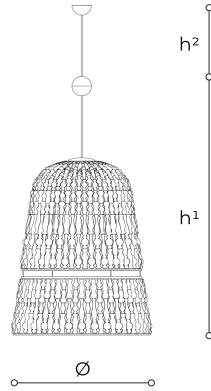

494/130 Crowns

MARCO PIVA

Generale

Collection of suspension lamps with chrome metal structure and transparent blown glass elements. Available in different dimension and colours.

WORLDWIDE

Dimensions	Light Source	Kg	Dimming	Dimming on request
Ø 130 - h ¹ 233 - h ² 10-100	180w - 14950 lumen - CRI>80 - 3000K 2700K color temperature on request	82	Not included	CASAMBI

NORTH AMERICA

Dimensions	Light Source	Lb	Dimming	Dimming on request
Ø 51 - h ¹ 92 - h ² 4-39	180w - 14950 lumen - CRI>80 - 3000K 2700K color temperature on request	181		

CODE	Structure METAL	Body GLASS
00494130 001	<input checked="" type="radio"/> C Chrome	<input type="radio"/> TRANSPARENT

Note

Technical drawing, dimensions and light sources refer to the main photo variant.

Dimming on request could lead to an increase in the size of the canopy.

For available color variants, consult the technical data sheet.