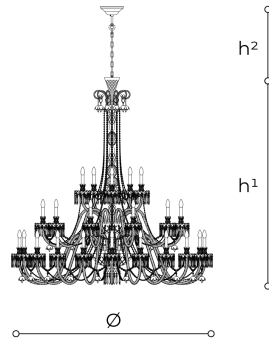

283/20+10+5 Dogma

ITALAMP STUDIO

Celebrities

Collection of suspension and wall lamps in carved crystal and glass. Metal with gold or iron grey finish, crystal pendants and decorative glass flowers.

WORLDWIDE

Dimensions	Light Source	Kg	Dimming	Dimming on request
Ø 180 - h ¹ 180 - h ² 10-100	35x6w - E14 led	90	TRIAC	 CASAMBI

NORTH AMERICA

Dimensions	Light Source	Lb	Dimming	Dimming on request
Ø 71 - h ¹ 71 - h ² 4-39	35x6w - E12 led	198	TRIAC	

CODE	Structure METAL
00283350 001	 Shiny gold
00283350 002	 CDF Iron grey

Note

Technical drawing, dimensions and light sources refer to the main photo variant.

Dimming on request could lead to an increase in the size of the canopy.