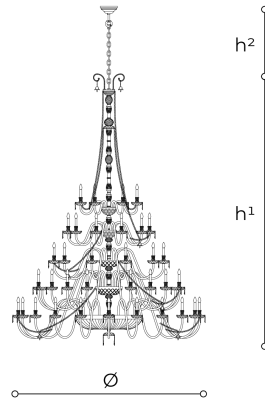

# 283/73 Dogma

ITALAMP STUDIO

Celebrities

Collection of suspension and wall lamps in carved crystal and glass. Metal with gold or iron grey finish, crystal pendants and decorative glass flowers.

## WORLDWIDE

Dimensions	Light Source	Kg	Dimming	Dimming on request
Ø 247 - h <sup>1</sup> 350 - h <sup>2</sup> 10-100	73x6w - E14 led	260	TRIAC	 CASAMBI

## NORTH AMERICA

Dimensions	Light Source	Lb	Dimming	Dimming on request
Ø 97 - h <sup>1</sup> 138 - h <sup>2</sup> 4-39	73x6w - E12 led	573	TRIAC	

CODE	Structure METAL	Body GLASS CRYSTAL	Pendants CRYSTAL
00283730 001	 Shiny gold	 TRANSPARENT	 TRANSPARENT
00283730 002	 CDF Iron grey	 TEAK	 TEAK

### Note

Technical drawing, dimensions and light sources refer to the main photo variant.

Dimming on request could lead to an increase in the size of the canopy.

For available color variants, consult the technical data sheet.