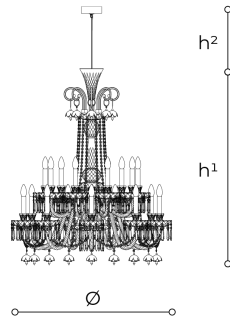

283/9+9

Dogma

ITALAMP STUDIO

Celebrities

Collection of suspension and wall lamps in carved crystal and glass. Metal with gold or iron grey finish, crystal pendants and decorative glass flowers.

WORLDWIDE

Dimensions	Light Source	Kg	Dimming	Dimming on request
Ø 100 - h ¹ 110 - h ² 10-100	18x6w - E14 led	40	TRIAC	 CASAMBI

NORTH AMERICA

Dimensions	Light Source	Lb	Dimming	Dimming on request
Ø 39 - h ¹ 43 - h ² 4-39	18x6w - E12 led	88	TRIAC	

CODE	Structure METAL	Body GLASS CRYSTAL	Pendants CRYSTAL
00283181 001	 Shiny gold	<input type="radio"/> TRANSPARENT	<input type="radio"/> TRANSPARENT
00283181 002	 CDF Iron grey	<input checked="" type="radio"/> TEAK	<input checked="" type="radio"/> TEAK

Note

Technical drawing, dimensions and light sources refer to the main photo variant.

Dimming on request could lead to an increase in the size of the canopy.

For available color variants, consult the technical data sheet.