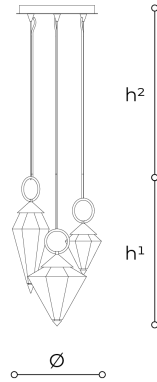

8307/S3

Donna

MATTEO BIANCHI

Generale

Pendant lamp with transparent or etched blown crystal diffuser. Metal structure with matt black, iron grey or light gold finishes.

WORLDWIDE

Dimensions	Light Source	Kg	Dimming	Dimming on request
Ø 30 - h ¹ 55 - h ² 10-100	9,6w - 4200 lumen - CRI>80 - 4000K 2700K color temperature on request	20	Not included	

NORTH AMERICA

Dimensions	Light Source	Lb	Dimming	Dimming on request
Ø 12 - h ¹ 22 - h ² 4-39	9,6w - CRI>80 - 4000K 2700K color temperature on request	44		

CODE	Structure METAL	Diffuser CRYSTAL
08307S30 001	● MB Matt black	○ TRANSPARENT ● ACIDATE
08307S30 002	● CDF Iron grey	○ TRANSPARENT ● ACIDATE
08307S30 003	● OC Light gold	○ TRANSPARENT ● ACIDATE
08307S30 004	● MB Matt black	○ TRANSPARENT
08307S30 005	● CDF Iron grey	○ TRANSPARENT
08307S30 006	● OC Light gold	○ TRANSPARENT
08307S30 007	● MB Matt black	● ACIDATE
08307S30 008	● CDF Iron grey	● ACIDATE
08307S30 009	● OC Light gold	● ACIDATE

Note

Technical drawing, dimensions and light sources refer to the main photo variant.
Dimming on request could lead to an increase in the size of the canopy.
For available color variants, consult the technical data sheet.