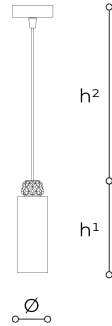

## Dotto

ITALAMP STUDIO

Generale

Pendant lamp with metal structure in iron grey finish with crystal detail available in different colours.

### WORLDWIDE

Dimensions	Light Source	Kg	Dimming	Dimming on request
Ø 6 - h <sup>1</sup> 18 - h <sup>2</sup> 10-100	1x6w - GU10 led	1.5	TRIAC	CASAMBI

### NORTH AMERICA

Dimensions	Light Source	Lb	Dimming	Dimming on request
Ø 2 - h <sup>1</sup> 7 - h <sup>2</sup> 4-39	1x6w - GU10 led	3	TRIAC	

CODE	Structure METAL	Body GLASS	Detail GLASS
00731SP0 001	CDF Iron grey		TRANSPARENT
00731SP0 002	CDF Iron grey	AMBER	
00731SP0 003	CDF Iron grey		

#### Note

Technical drawing, dimensions and light sources refer to the main photo variant.

Dimming on request could lead to an increase in the size of the canopy.

For available color variants, consult the technical data sheet.