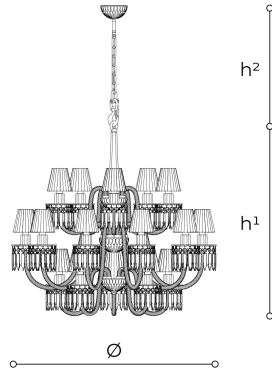

462/5+10+5

Egle

ROBERTA VITADELLO

Celebrities

Collection of suspension and wall lamps in crystal and artistic glass. Metal details with chrome finish and diffusers in pleated fabric.

WORLDWIDE

Dimensions	Light Source	Kg	Dimming	Dimming on request
Ø 108 - h ¹ 100 - h ² 10-100	20x6w - E14 led	32	TRIAC	

NORTH AMERICA

Dimensions	Light Source	Lb	Dimming	Dimming on request
Ø 43 - h ¹ 39 - h ² 4-39	20x6w - E12 led	71	TRIAC	

CODE	Structure METAL	Body GLASS CRYSTAL	Lampshade FABRIC	Pendants CRYSTAL GLASS
00462200 001	<input checked="" type="radio"/> C Chrome	<input type="radio"/> TRANSPARENT	<input checked="" type="radio"/> WHITE PONGE' 01	<input type="radio"/> TRANSPARENT

Note

Technical drawing, dimensions and light sources refer to the main photo variant.

Dimming on request could lead to an increase in the size of the canopy.

For available color variants, consult the technical data sheet.