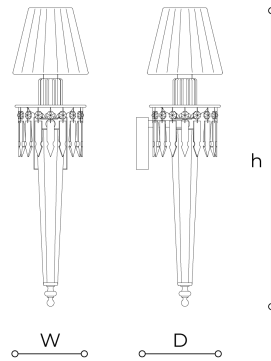

462/AP1

Egle

ROBERTA VITADELLO

Celebrities

Collection of suspension and wall lamps in crystal and artistic glass. Metal details with chrome finish and diffusers in pleated fabric.

WORLDWIDE

Dimensions	Light Source	Kg	Dimming	Dimming on request
W 15 - h 63 - D 18	1x6w - E14 led	2	TRIAC	

NORTH AMERICA

Dimensions	Light Source	Lb	Dimming	Dimming on request
W 6 - h 25 - D 7	1x6w - E12 led	4	TRIAC	

CODE	Structure METAL	Body GLASS CRYSTAL	Lampshade FABRIC	Pendants CRYSTAL
00462AP1 001	C Chrome	TRANSPARENT	WHITE PONGE' 01	TRANSPARENT

Note

Technical drawing, dimensions and light sources refer to the main photo variant.

Dimming on request could lead to an increase in the size of the canopy.

For available color variants, consult the technical data sheet.