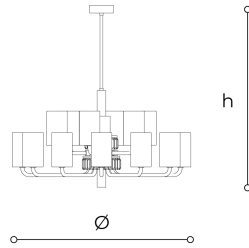

#### WORLDWIDE

Dimensions	Light Source	Kg	Dimming	Dimming on request
Ø 104 - h 106	18x6w - E14 led	20	TRIAC	 CASAMBI

#### NORTH AMERICA

Dimensions	Light Source	Lb	Dimming	Dimming on request
Ø 41 - h 42	18x6w - E12 led	44	TRIAC	

CODE	Structure METAL	Lampshade FABRIC	Pendants CRYSTAL
00735180 003	 OC Light gold	 SAND	 TRANSPARENT
00735180 004	 NK Shiny nickel	 SAND	