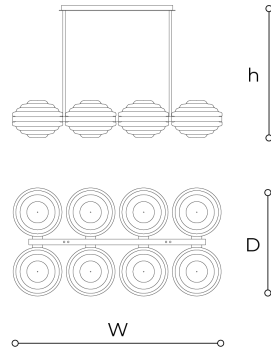

820/S Ellepi

MONICA GRAFFEO

Generale

Suspension in metal with bronze finish and satin glass diffusers.

WORLDWIDE

Dimensions	Light Source	Kg	Dimming	Dimming on request
W 126 - D 66 - h ¹ 23 - h ² 100	8x6w - E14 led	43	TRIAC	CASAMBI

NORTH AMERICA

Dimensions	Light Source	Lb	Dimming	Dimming on request
W 50 - D 26 - h ¹ 9 - h ² 39	8x6w - E12 led	95	TRIAC	

CODE	Structure METAL	Diffuser GLASS
008200S0 002	BRZ Bronze	SATIN WHITE
008200S0 001		

Note

Technical drawing, dimensions and light sources refer to the main photo variant.

Dimming on request could lead to an increase in the size of the canopy.

For available color variants, consult the technical data sheet.